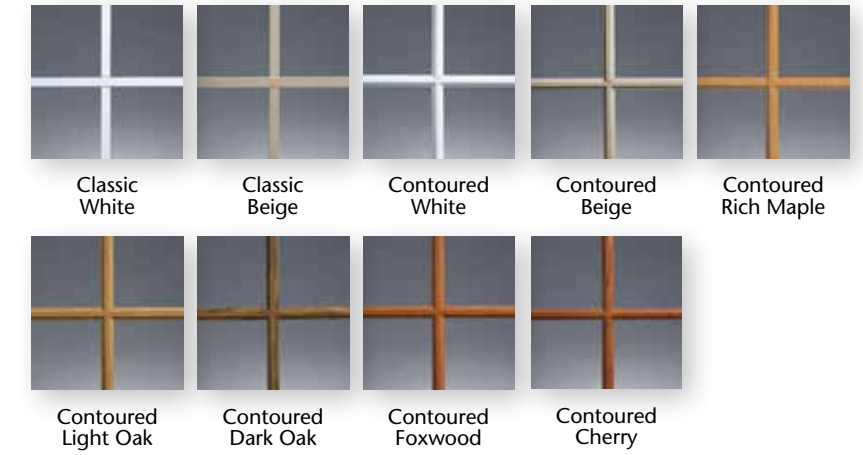

FrameWorks® Color Collection

EXCEPTIONAL STYLE FOR EVERY HOME.

Beauty and vision, performance and strength – it all comes together in Mezzo’s exciting collection of styles, colors and custom accents. Our FrameWorks exterior colors feature a cutting-edge polyurethane coating technology with heat-reflective pigments for a remarkably strong and fade-resistant finish. Interior woodgrain laminates are performance-engineered for superb durability that maintains its attractive appearance over the life of the product.

EXTERIOR COLORS

INTERIOR COLORS

**White woodgrain is available with a beige base only; white woodgrain is not available for 6400 Series patio doors. White and Beige windows will have matching interior hardware. Windows ordered with a Light Oak, Dark Oak or Rich Maple interior will receive Pontiac Gold hardware. Windows ordered with a Cherry or Foxwood interior will receive Brown hardware.

Design Options

GRID OPTIONS

Decorative grids lend an added measure of style and dimension to your windows. All grids are enclosed within the insulated glass unit for easy cleaning. First, select a grid pattern from one of our four styles, and then choose a grid profile to achieve your ideal finished look.

Classic Grids – available in Colonial, Diamond, Prairie and Double Prairie patterns.

Contoured Grids – available in Colonial, Prairie and Double Prairie patterns.

PATTERNS

PROFILES

V-GROOVED CUT GLASS

Mezzo Windows and Alside Patio Doors also feature a selection of V-grooved cut glass patterns – the perfect way to add a touch of elegance without obstructing the view.

Choose a bold FrameWorks exterior color, such as English Red, to create striking beauty with custom appeal.