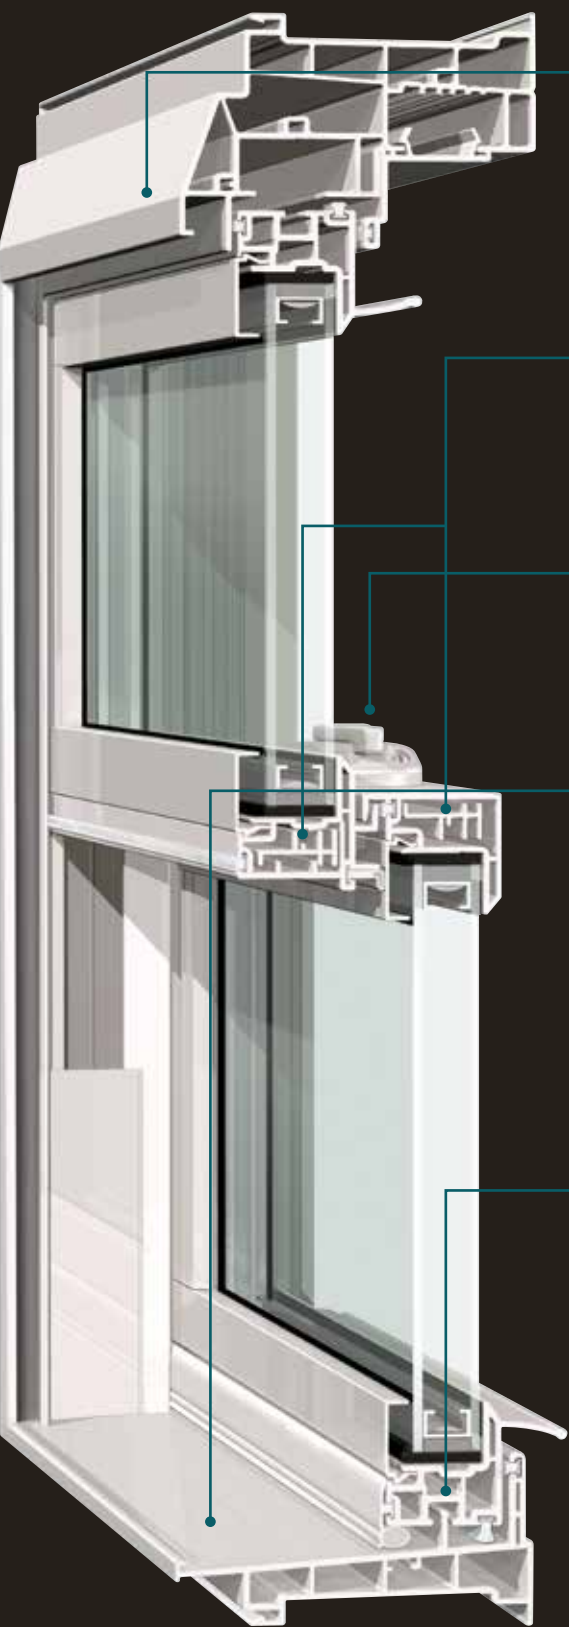

The beauty of our EdgeForce narrowline frame and sashes is subtle and substantial at the same time. The sleek design is visually clean and contemporary, with a larger glass area for exceptional daylighting and outside viewing. And beneath the elegance? Internal chambers are meticulously engineered for structural integrity and enhanced energy efficiency.

CoreFX is a structural component that never quits. This innovative composite reinforcement allows for secure mounting of hardware and the non-conductive material also reduces the transfer of energy for superior thermal performance.¹

Stylish and strong, this low-profile secure locking hardware features an indicator that tells you if your windows are left unlocked. But the true beauty of Defense-Tek is its end-of-throw cam shift locking action, expertly constructed for increased protection.

Forecaster elevates both the appearance and performance of Mezzo Windows with its smooth, uniform design. The true sloped sill is expertly crafted to provide a highly efficient drainage system that promotes water runoff without the use of weep holes.²

The benefits distinction here is three-fold: protection from air and water infiltration, increased structural stability and enhanced beauty. The integrated telescoping sill dam effortlessly blends strength with style.

When extreme wind and weather hit your home, Gatekeeper stands strong. Traditional sloped sill designs can allow the sash to bow during powerful winds, but with Gatekeeper interlocking sash-to-sill technology, the sash is channeled firmly into the window frame for a unified wall of strength. Combined with three layers of weatherstripping, Gatekeeper delivers unmatched protection, as well as peace of mind.

Improved form and functionality is the focus of our Ocular screen bulb seal. The compression bulb aids in the installation and removal of the extruded aluminum screen. The snug fit also eliminates light penetration between the screen and frame and helps block insect access.³

For enhanced appearance and ease of installation, two additional frame options also are available.⁴ Further optimize the energy efficiency of Mezzo Windows with a triple-pane insulated glass option.