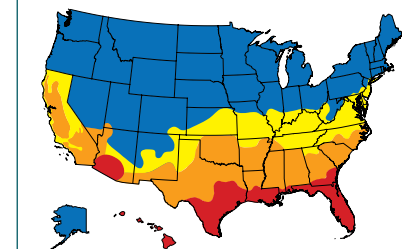

- Northern
- North-Central
- South-Central
- Southern

Mezzo Windows and Alside Patio Doors are available with a variety of glass options. Please consult your window professional to help you choose the best glass package to meet the ENERGY STAR requirements for your home and climate zone.

GLASS PACKAGES SPECIFIC TO YOUR NEEDS.

Insulated glass units* increase the energy efficiency of your windows beyond ordinary clear glass and can tailor the window to your specific climate challenges. The chart below makes it easy to compare the glass performance. The lower the U-Factor, the less energy you'll need to heat your home. The lower the Solar Heat Gain Coefficient (SHGC), the more you'll conserve on air-conditioning.

THERMAL PERFORMANCE COMPARISON⁵

	Double-Hung		Sliding	
	U-Factor	SHGC	U-Factor	SHGC
Clear Glass	0.46	0.59	0.45	0.59
ClimaTech	0.29	0.30	0.28	0.30
ClimaTech iE	0.28	0.30	0.28	0.30
ClimaTech Plus iE	0.27	0.30	0.27	0.30
ClimaTech Elite	0.28	0.21	0.28	0.21
ClimaTech ThermD	0.28	0.30	0.27	0.30
ClimaTech ThermD iE	0.27	0.30	0.27	0.30
ClimaTech ThermD Elite	0.27	0.21	0.27	0.21
ClimaTech ThermD TG2	0.22	0.26	0.21	0.26
ClimaTech ThermD TG2 Elite	0.22	0.19	0.21	0.19

⁵ Whole window values, standard Mezzo offering with composite reinforcements. ST and HP performance values are also available.

AIR/WATER/STRUCTURAL RESULTS

	Air	Water	Structural
Mezzo Base	.04	5.25	DP40
Mezzo ST	.08	7.5	DP50

TESTED AND PROVEN.

Mezzo Windows meet or exceed Air, Water and Structural Loads performance requirements as determined through ASTM (American Society for Testing and Materials) test methods, the globally recognized standards for product quality and safety.