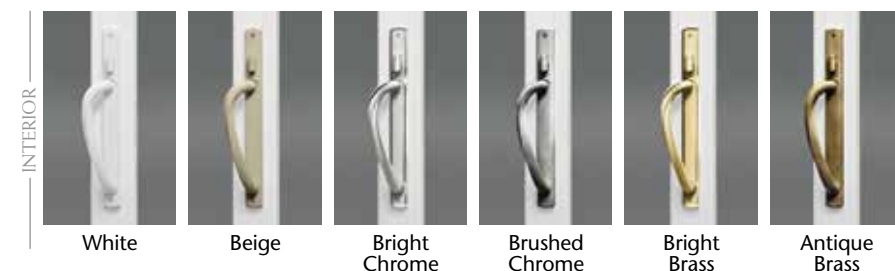

FRENCH PATIO DOOR HANDLES

Contemporary, Classic and French-style exterior patio door handles are available in white, beige and black.