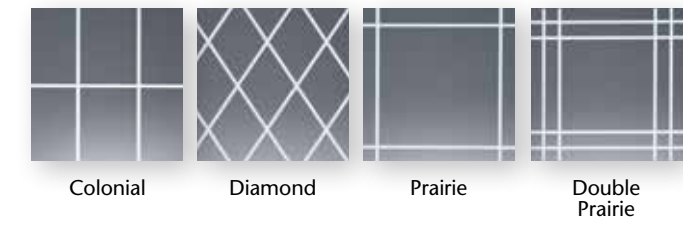

FrameWorks® Color Collection

EXCEPTIONAL STYLE FOR EVERY HOME.

Beauty and vision, performance and strength – it all comes together in Mezzo’s exciting collection of styles, colors and custom accents. Our FrameWorks exterior colors feature a cutting-edge polyurethane coating technology with heat-reflective pigments for a remarkably strong and fade-resistant finish. Interior woodgrain laminates are performance-engineered for superb durability that maintains its attractive appearance over the life of the product.

EXTERIOR COLORS

INTERIOR COLORS

**White woodgrain is available with a beige base only; white woodgrain is not available for 6400 Series patio doors. White and Beige windows will have matching interior hardware. Windows ordered with a Light Oak, Dark Oak or Rich Maple interior will receive Pontiac Gold hardware. Windows ordered with a Cherry or Foxwood interior will receive Brown hardware.

Design Options

GRID OPTIONS

Decorative grids lend an added measure of style and dimension to your windows. All grids are enclosed within the insulated glass unit for easy cleaning. First, select a grid pattern from one of our four styles, and then choose a grid profile to achieve your ideal finished look.

Classic Grids – available in Colonial, Diamond, Prairie and Double Prairie patterns.

Contoured Grids – available in Colonial, Prairie and Double Prairie patterns.

PATTERNS

PROFILES

V-GROOVED CUT GLASS

Mezzo Windows and Alside Patio Doors also feature a selection of V-grooved cut glass patterns – the perfect way to add a touch of elegance without obstructing the view.

Choose a bold FrameWorks exterior color, such as English Red, to create striking beauty with custom appeal.