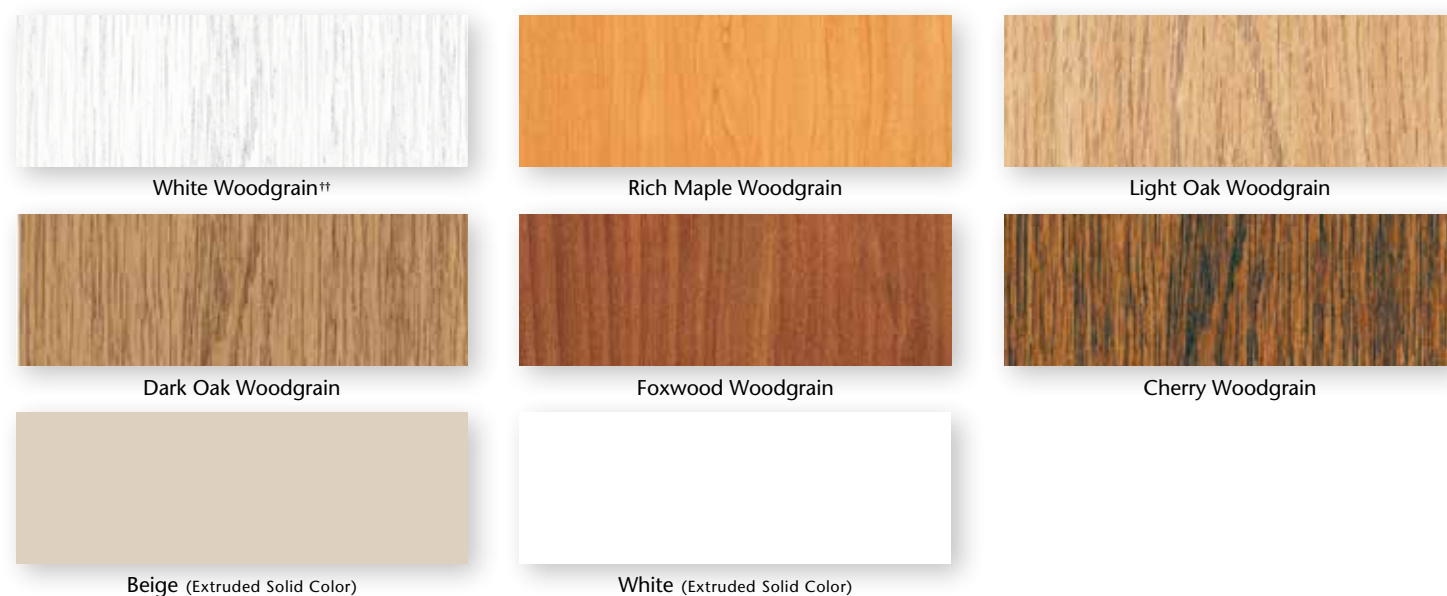

INTERIOR COLORS