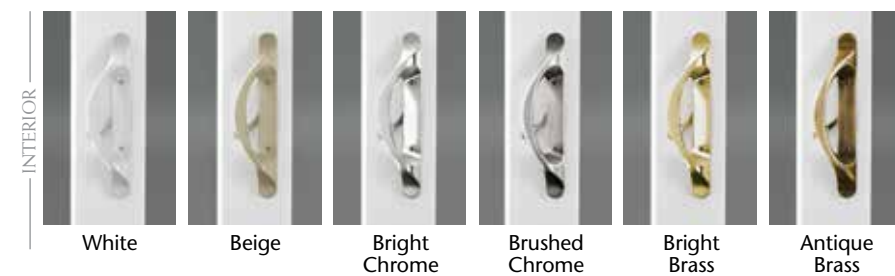

CONTEMPORARY-STYLE PATIO DOOR

CLASSIC-STYLE PATIO DOOR

A naturally beautiful point of view.

**Opposite page upper left:** The Contemporary-style patio door features 3" symmetrical sash rails for a sleek, clean-line design. **Opposite page upper right:** The Classic-style door conveys traditional beauty with generous 5" sash rails. **Opposite page bottom:** The 5" top rail, 7" bottom rail and 3" side rails of our French-style door combines French door charm with floor space-saving functionality.

### CONTEMPORARY AND CLASSIC PATIO DOOR HANDLES