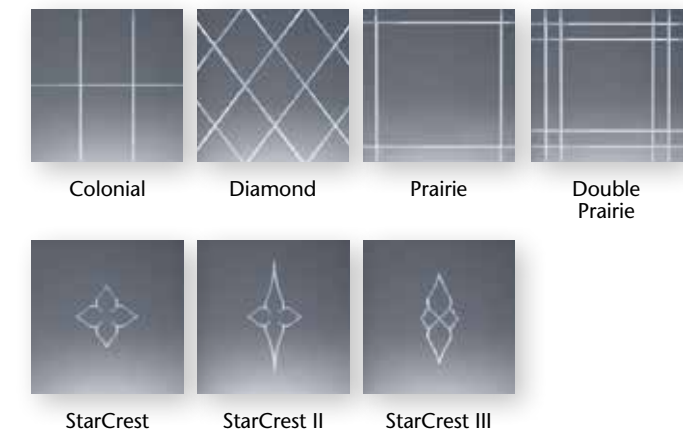

V-GROOVED CUT GLASS

Mezzo Windows and Alside Patio Doors also feature a selection of V-grooved cut glass patterns – the perfect way to add a touch of elegance without obstructing the view.