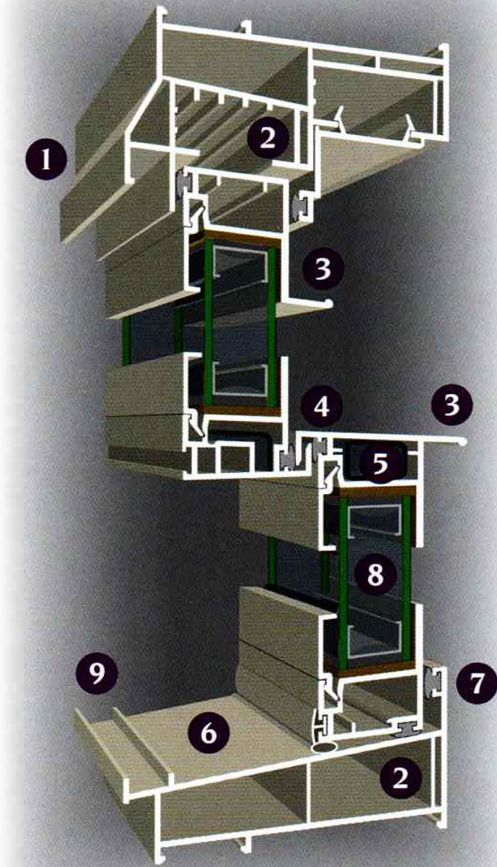

A custom-fit for cost savings and

performance provides you with the best value. Pre-measuring helps to ensure that each Double Tilt Premium Window fits perfectly and can help to eliminate unnecessary wall renovations. Performance is further enhanced by strong, thick vinyl extrusions that are fusion-welded for tough, stable frames and sashes.

Other Features

- Fusion-welded sash and master frame for added strength.
- Tilt-in sashes for ease of cleaning.
- Full balance covers help protect against air infiltration and add a finished look to the window interior.
- Constant force balances eliminate sash cords, weights and pulleys, and make opening and closing the window easier.
- Protective hollow bulb seal at the sill acts as a secondary weatherstripping.
- Color-coordinated tilt latches as well as lock and keeper for a clean, consistent appearance.
- Color-coordinated dual vent locks limit the movement of the sashes from the interior and exterior while allowing for ventilation.